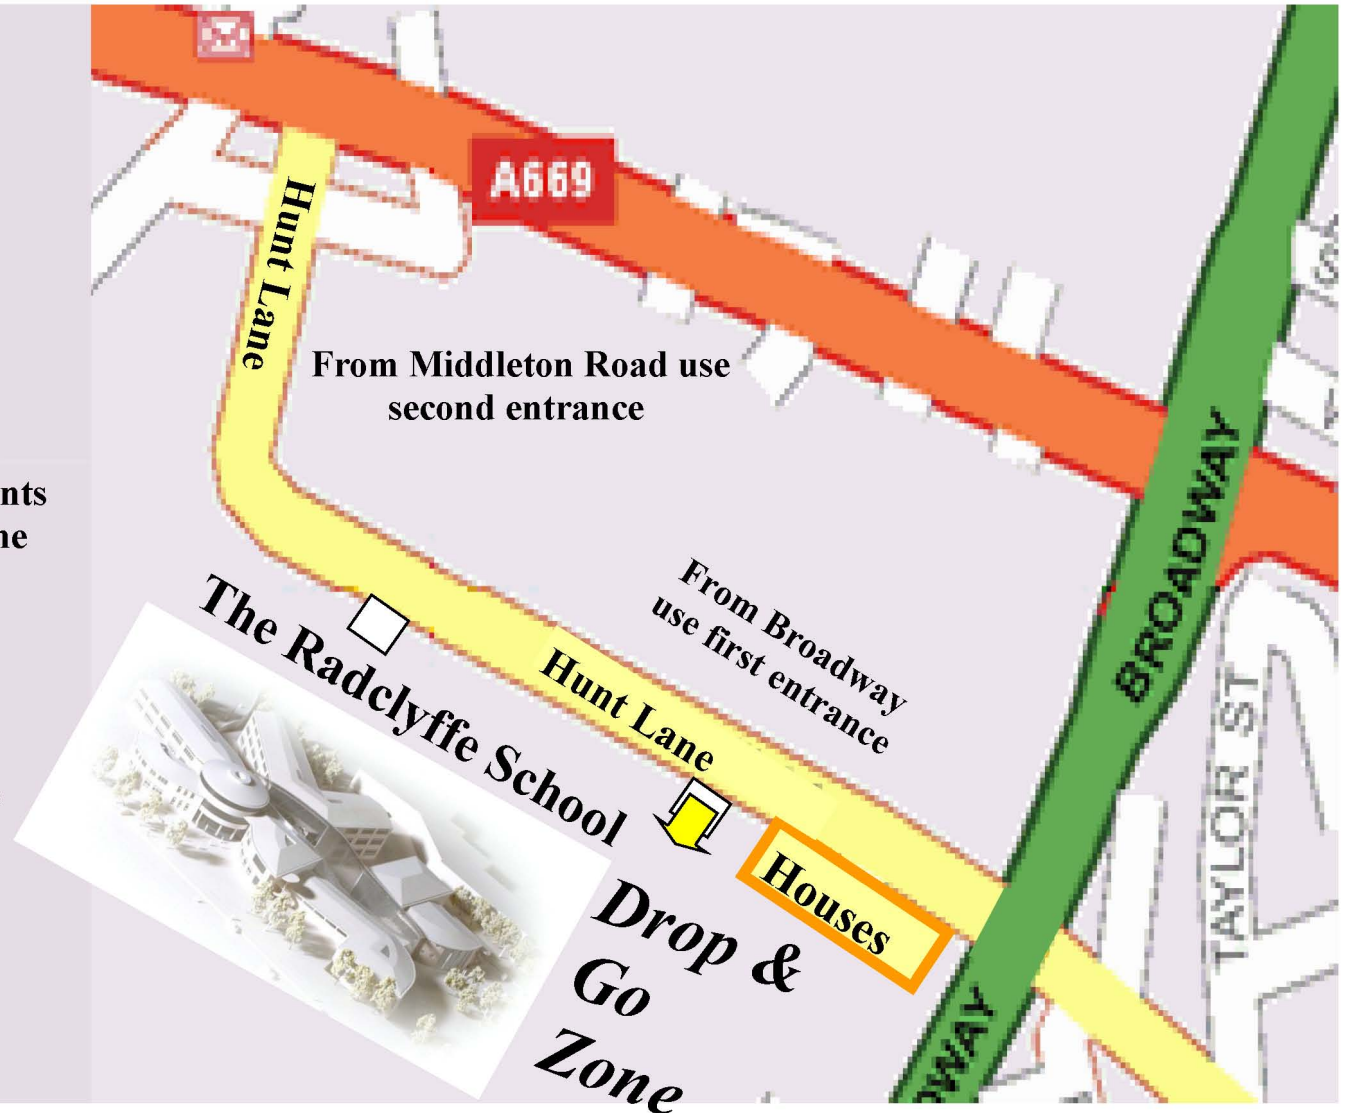

THE RADCLYFFE SCHOOL

“Working Together for Excellence”

Please Note that in the morning students can be dropped in the Drop & Go Zone adjacent to the Students' Entrance.

After school limited parking is available in the main car park.

Please note that for safety reasons the main car park gates are locked at the end of the school day for 15 minutes.

On Induction Day Yr.6 students will finish school at 1:45 p.m.

A Specialist Technology College